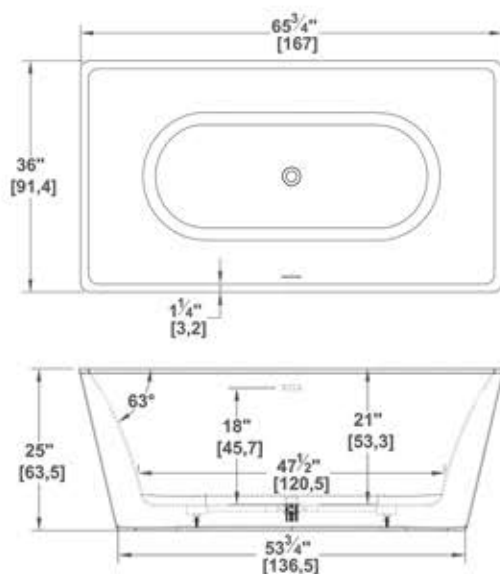

# FREESTANDING BATHTUB TAHOE 66

**oceania.**  
water • attitude

One-piece freestanding bath that sets itself apart with its curves morphing to straight lines. It offers a very spacious interior space.

- 100% Made in North America
- New!
- optional MATTE WHITE skirt
- Overflow and drain included
- Optional color skirt
- 20 year warranty

Refer to technical specifications for more information

The overflow is factory installed, the drain is included but not installed